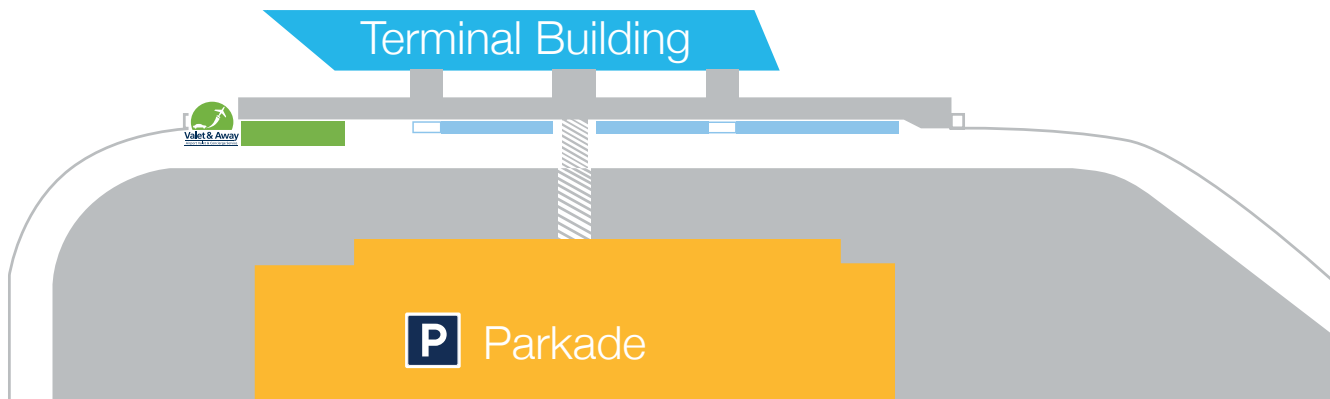

Arrivals Level

Legend

- Valet & Away Vehicle Pick-up
- Limosine Service
- Taxi Service
- Hotel Shuttles
- Pre-Arranged and Ride-Sharing
- Special Events Parking
- Passenger Pick-up
- Accessible Parking
- Winnipeg Transit

Departures Level

Legend

- Valet & Away Vehicle Drop-off
- Passenger Drop-off
- Accessible Parking